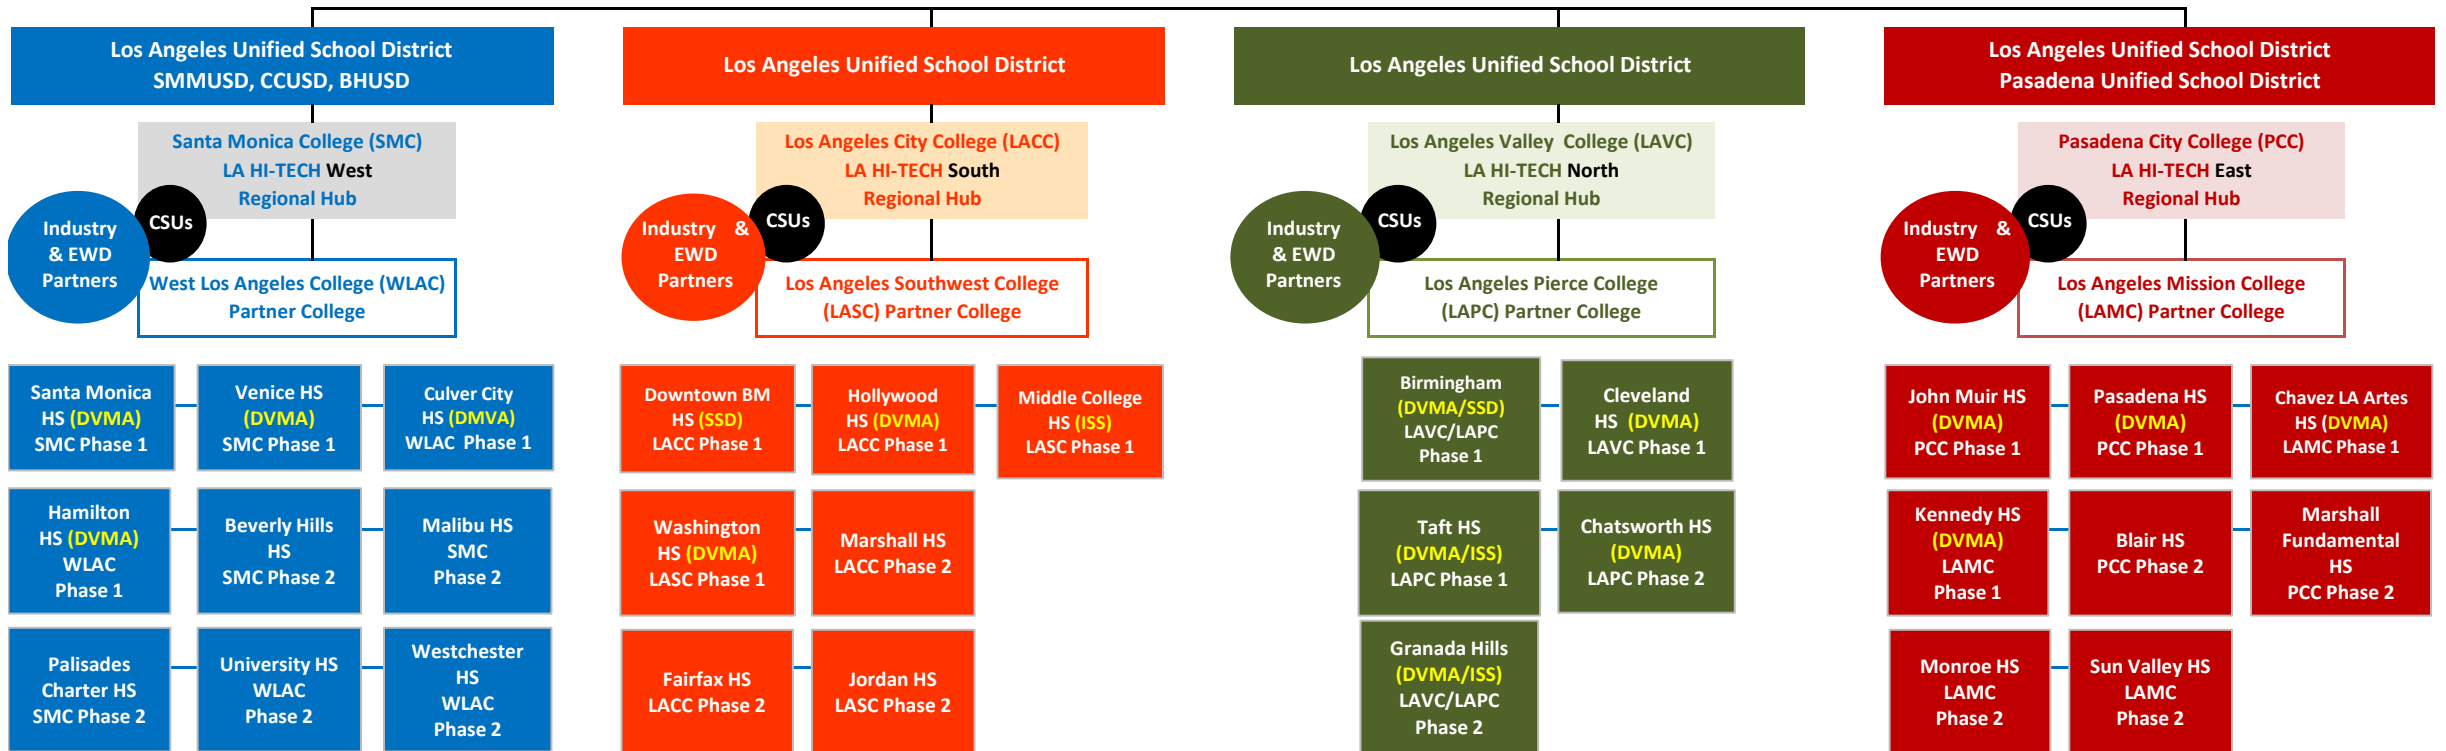

## Regional Hub Design

FISCAL AGENT: Pasadena Area Community College District

LA HI-TECH Executive Council: LACCD Chancellor and Presidents • PACCD and SMCCD Superintendent/Presidents • K12 Superintendents and Principals • Business CEOs

LA HI-TECH Advisory Work Group: LA HI-TECH Regional Hub Co-Chairs • LA County WIB • LA City WIB • Foothill WIB • LA Area Chamber • Pasadena Chamber • SBDCs • Amazon Web Services • JP Morgan Chase & Co. • Career Ladders Project • LOFT • Partners

### INFORMATION AND COMMUNICATIONS TECHNOLOGIES & ARTS, MEDIA, AND ENTERTAINMENT INDUSTRIES REGIONAL HUB HIGH SCHOOL PATHWAY ALIGNMENT

#### SMC • WLAC

Software and Systems Development (SSD)  
Design, Visual, and Media Arts (DVMA)